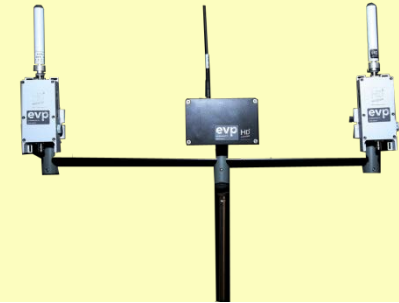

LIVE PRODUCTION – WIRELESS SOLUTION

**Camera HSC-300R Sony with
SidePanel Solution**

DESCRIPTION

- Up To 38 Mbit/s video data rate
- Video frequency range: 3.4 – 3.7 GHz
- 6/7/8/10/20 MHz bandwidth options
- LMS-T and DVB-T modulation
- 4way RF diversity
- ASI-packet switching optional
- Data frequency range: 450-470 MHz
- Digital data transmitter output: 50/100/500/1000 mW
- Red and Green Tally
- OFCOM License for 3.5 GHz