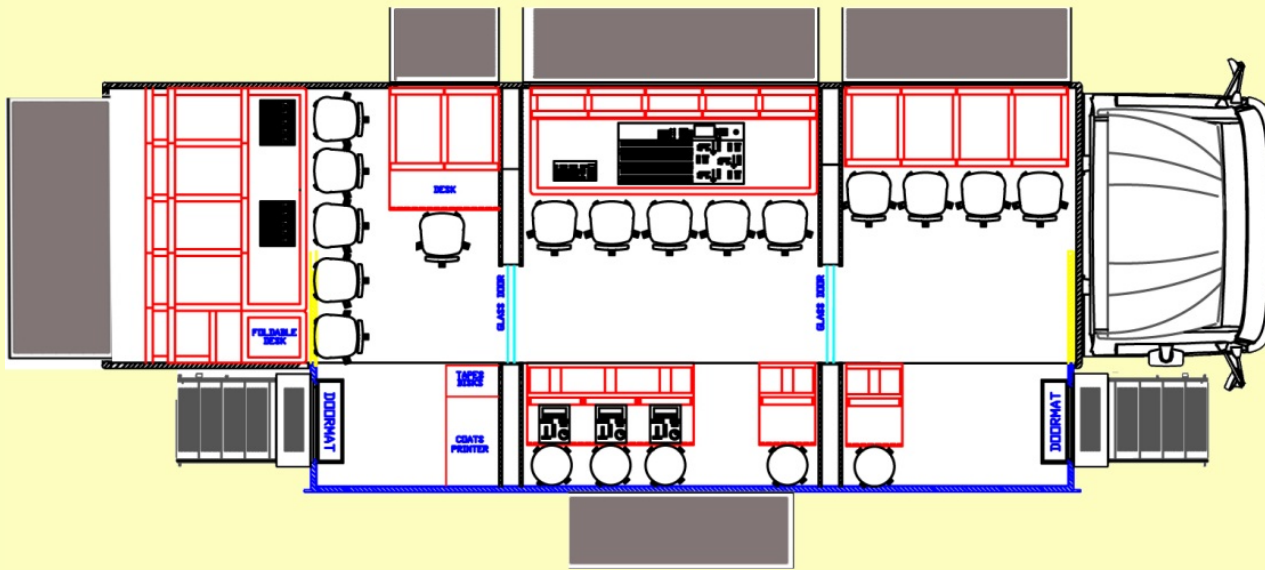

LIVE PRODUCTION – OB VAN

OB VAN : IVECO ML 160E30

Weight : 16T Length : 12.5m

Height : 3.9m Width : 5.4m

EQUIPMENT

Cameras & Supports :

- 10x Cameras HXC100 – Full HD
- 2x RF Cameras (HD wireless solution)
- 1x SuperSlow Motion Sony HDC-3300

Engineering Facilities :

- Snell Sirius 830 336x288
- Snell IQ modular Up/Down/Cross Conversion
- Courtyard CY490 SPG & Patern generator fully redundant
- Emergency router Snell Pixis 17x17
- Flash Link E/O-O/E 4x4 I/O
- 3x Astro WM